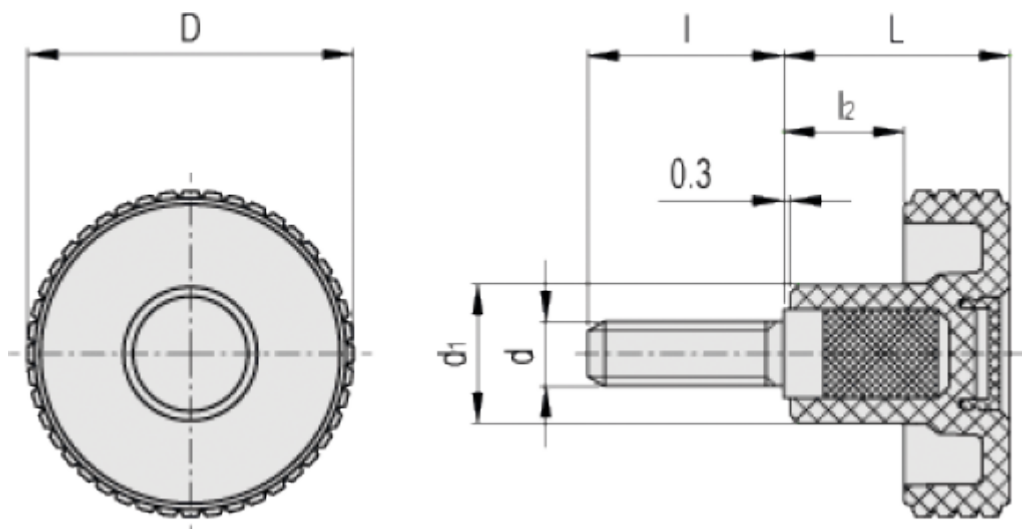

Article number: 23020343915

Description: E+G Knurled knob MBT.40 p-M8x30-C5, Blue

## Measures

D = 39.5

d1 = 17

d6g = M8

L = 26.5

l = 30

l2 = 12.5